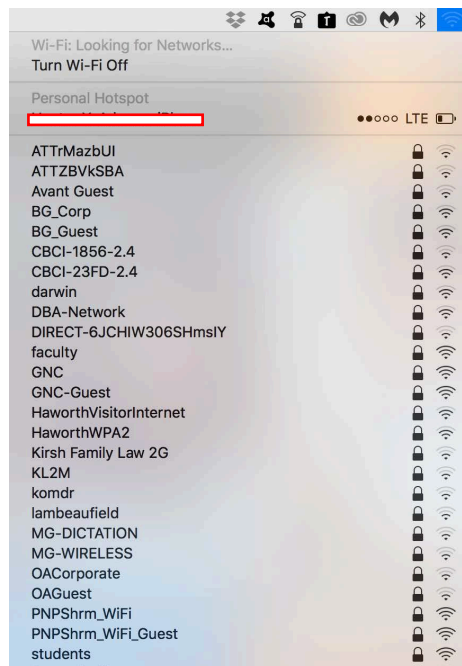

WI-FI SETUP ON MACS

1.) On the top right of your menu bar, click on the Wi-Fi icon.

2.) Select faculty or students from the the Looking for Networks list.

3.) Type tcses.org\YourUsername and password. Your username are the characters before @ego.thschool.edu or @thechicagoschool.edu. Click on the Join button.