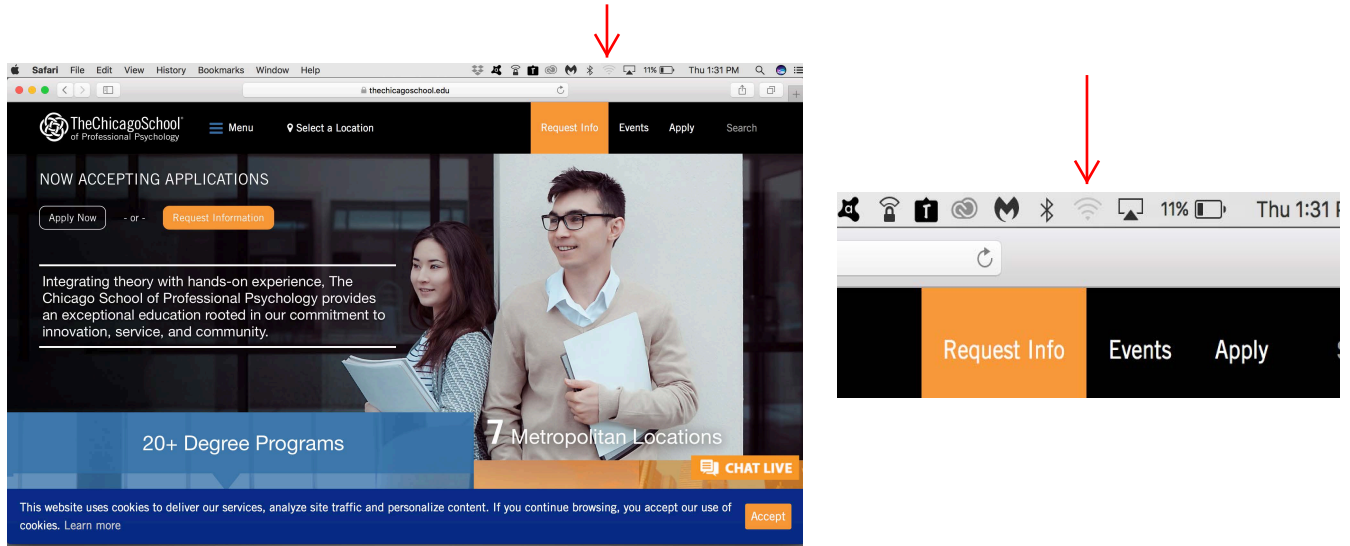

WI-FI SETUP ON MACS

1.) On the top right of your menu bar, click on the Wi-Fi icon.

2.) Select faculty or students from the the Looking for Networks list.

3.) Type tcses.org\YourUsername and password. Your username are the characters before @ego.thschool.edu or @thechicagoschool.edu. Click on the Join button.