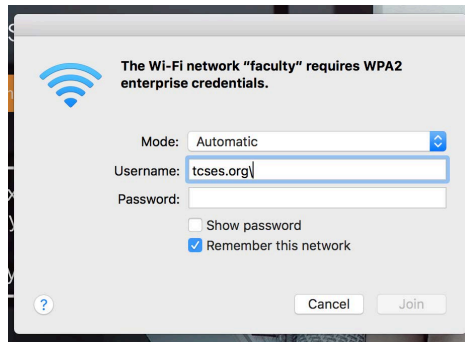

WI-FI SETUP ON MACS

1.) On the top right of your menu bar, click on the Wi-Fi icon.

2.) Select faculty or students from the the Looking for Networks list.

3.) Type tcses.org\YourUsername and password. Your username are the characters before @ego.thschool.edu or @thechicagoschool.edu. Click on the Join button.